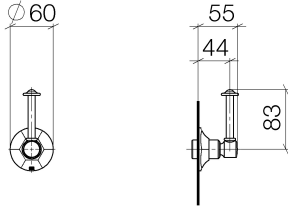

ST 060 401 0371

- rosette Ø 60 mm
- head part with cut-to-length spindle and sleeve

Individual components of this set

You need the following components for this set

1x 11 170 370-06

1x 36 608 371-06

MADISON Wall valve clockwise closing 3/4" - Brushed Platinum

MADISON

ST 060 401 0371

MADISON Wall valve clockwise closing 3/4" - Brushed Platinum

MADISON

ST 060 401 0371

ST 060 401 0371

Codes & Standards

ADA	ASME A112.18.1/CSA B125.1
-----	---------------------------------

Certificates

IAPMO_4976 (1). WRAS_2010066.

Spare parts list

No.	Item Number	Name	Quantity used	Delivery time
1	90 90 03 127 00 90	top	1	2
2	09 23 10 125-00	nut	1	10
3	90 14 10 063 00 90	seal	1	2
4	09 27 37 102-06	rosette	1	10
5	09 30 30 069 90	screw	1	2
6	09 30 11 194 90	disc	1	2
7	09 18 30 007-06	sleeve	1	-
Spare part can no longer be ordered, please order the replacement item				
8	90 28 10 030 00 90	ring	1	2
9	09 12 12 064-06	base	1	-
Spare part can no longer be ordered, please order the replacement item				
10	90 14 15 021 00 90	ring	1	2
11	09 21 02 161-06	cover	1	10
12	09 20 37 101-06	handle	1	10
13	09 20 37 001-06	handle	1	10
14	09 28 22 013 90	pipe	1	2
15	11 170 370-06	MADISON Lever insert - Brushed Platinum	1	10
16	09 30 30 062-06	screw	1	10