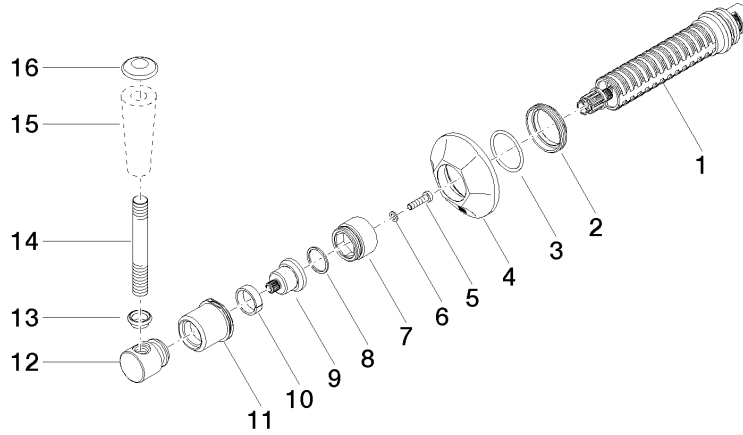

ST 060 401 0371

- rosette Ø 60 mm
- head part with cut-to-length spindle and sleeve

Individual components of this set

You need the following components for this set

1x 11 170 370-06

1x 36 608 371-06

MADISON Wall valve clockwise closing 3/4" - Brushed Platinum

ST 060 401 0371

ST 060 401 0371

Parts for other
finishes can be found
here: [Chrome](#)

MADISON Wall valve clockwise closing 3/4" - Brushed Platinum

MADISON

ST 060 401 0371

MADISON Wall valve clockwise closing 3/4" - Brushed Platinum

MADISON

ST 060 401 0371

MADISON Wall valve clockwise closing 3/4" - Brushed Platinum

MADISON

ST 060 401 0371

ST 060 401 0371

Codes & Standards

ADA	ASME A112.18.1/CSA B125.1
-----	---------------------------------

Certificates

IAPMO_4976 (1). WRAS_2010066.

Spare parts list

No.	Item Number	Name	Quantity used	Delivery time
1	90 90 03 127 00 90	top	1	2
2	09 23 10 125-00	nut	1	10
3	90 14 10 063 00 90	seal	1	2
4	09 27 37 102-06	rosette	1	10
5	09 30 30 069 90	screw	1	2
6	09 30 11 194 90	disc	1	2
7	09 18 30 007-06	sleeve	1	-
Spare part can no longer be ordered, please order the replacement item				
8	90 28 10 030 00 90	ring	1	2
9	09 12 12 064-06	base	1	-
Spare part can no longer be ordered, please order the replacement item				
10	90 14 15 021 00 90	ring	1	2
11	09 21 02 161-06	cover	1	10
12	09 20 37 101-06	handle	1	10
13	09 20 37 001-06	handle	1	10
14	09 28 22 013 90	pipe	1	2
15	11 170 370-06	MADISON Lever insert - Brushed Platinum	1	10
16	09 30 30 062-06	screw	1	10